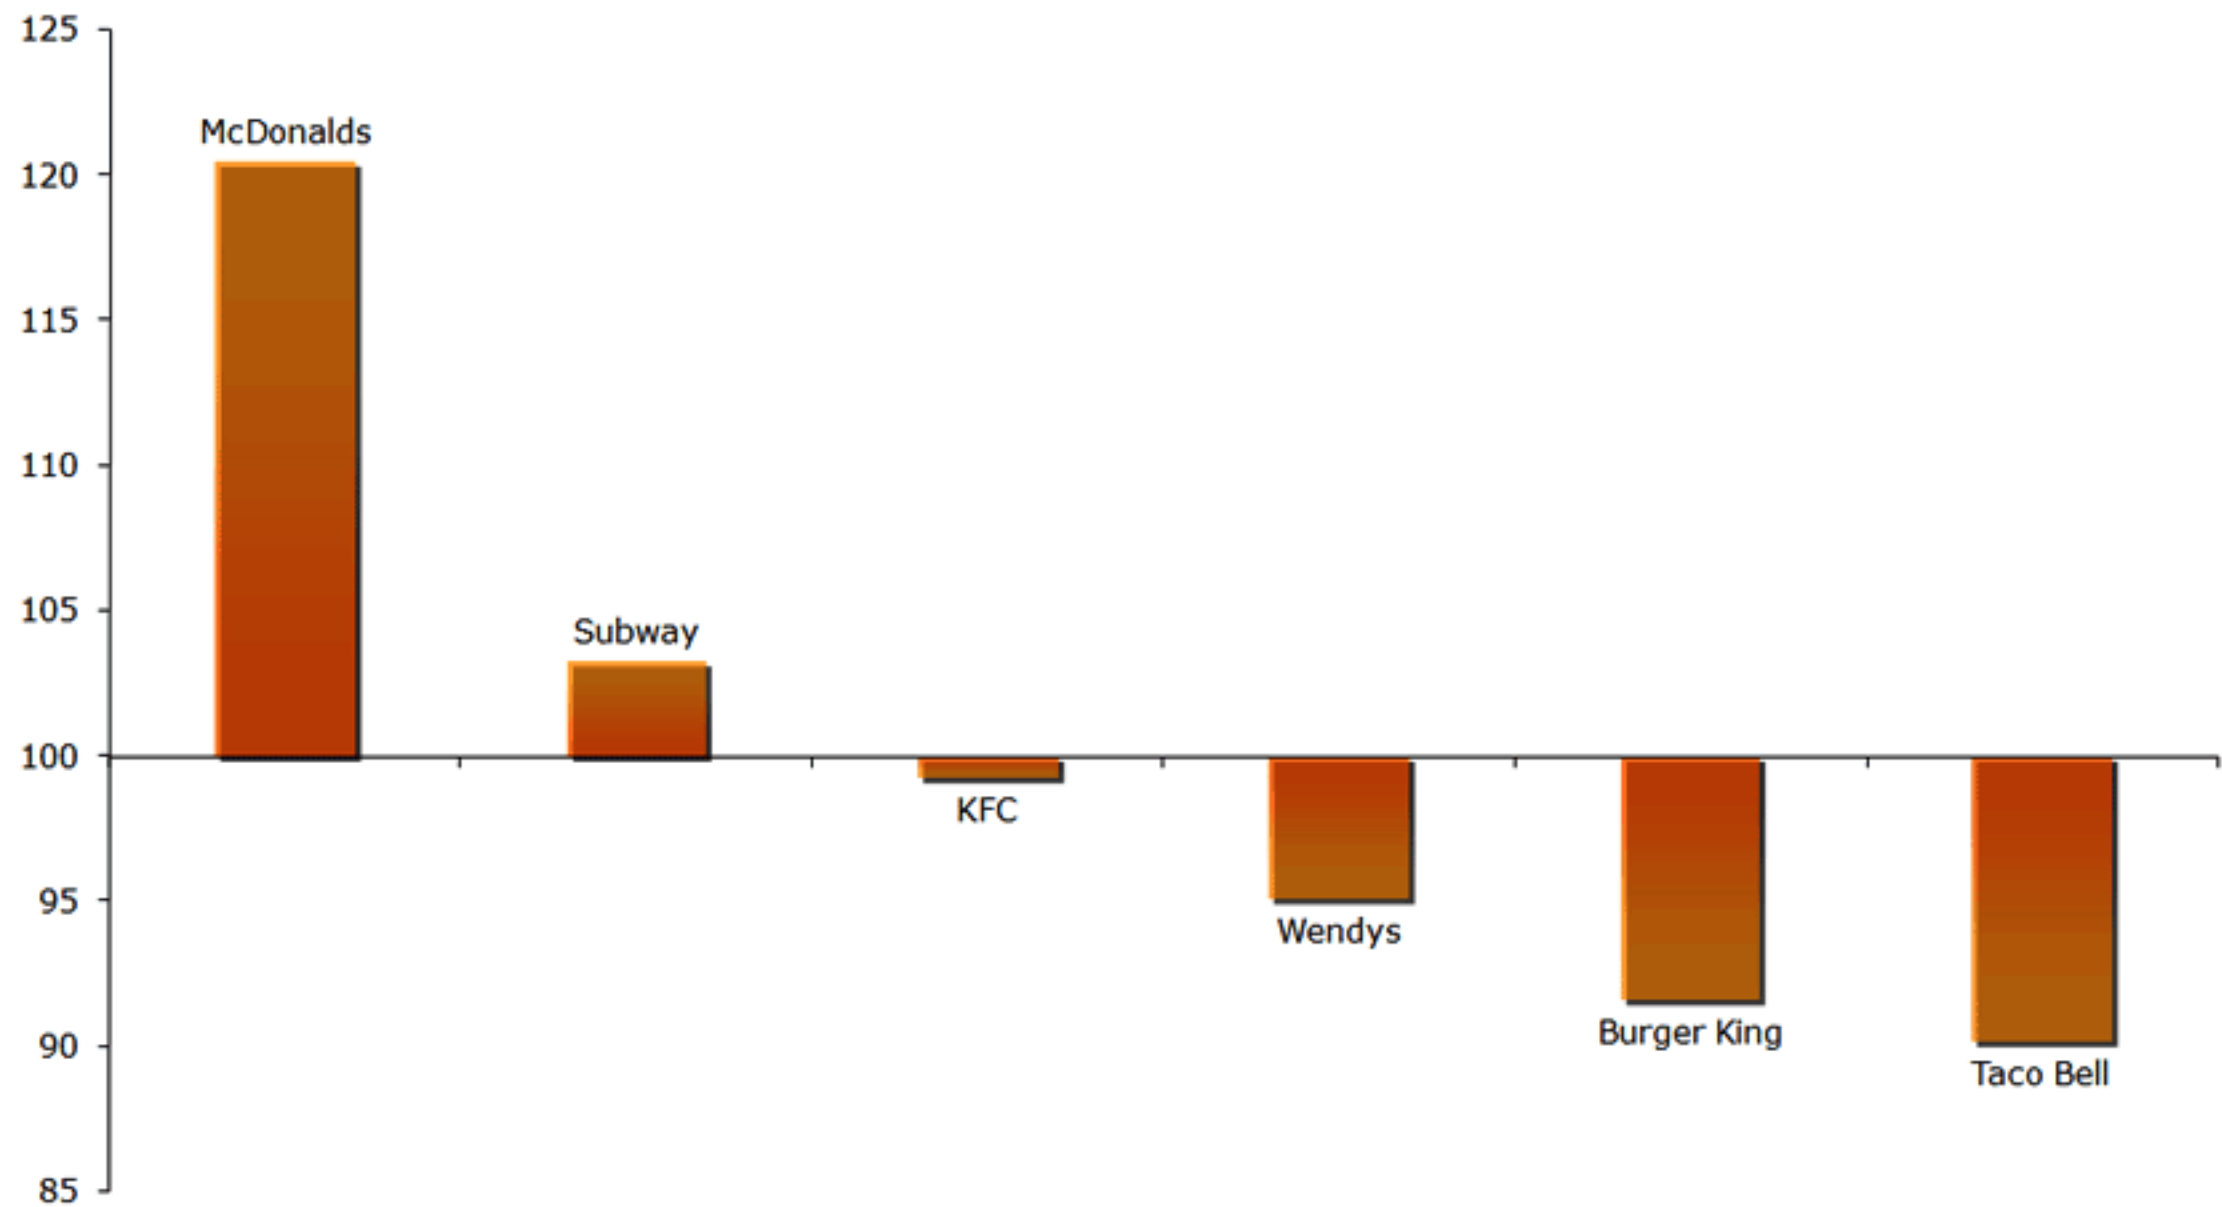

Quick Service Restaurants Cross Platform Index Oct. 07 - Persons 18-34

Quick Service Restaurants Cross Platform Index Oct. 07 - Females 18-34

Quick Service Restaurants Cross Platform Index Oct. 07 - Males 18-34

Quick Service Restaurants Frequency Index Oct. 07 - Persons 18-34

Quick Service Restaurants Frequency Index Oct. 07 - Females 18-34

Quick Service Restaurants Frequency Index Oct. 07 - Males 18-34

Quick Service Restaurants Reach Index Oct. 07 - Persons 18-34

Quick Service Restaurants Reach Index Oct. 07 - Females 18-34

Quick Service Restaurants Reach Index Oct. 07 - Males 18-34