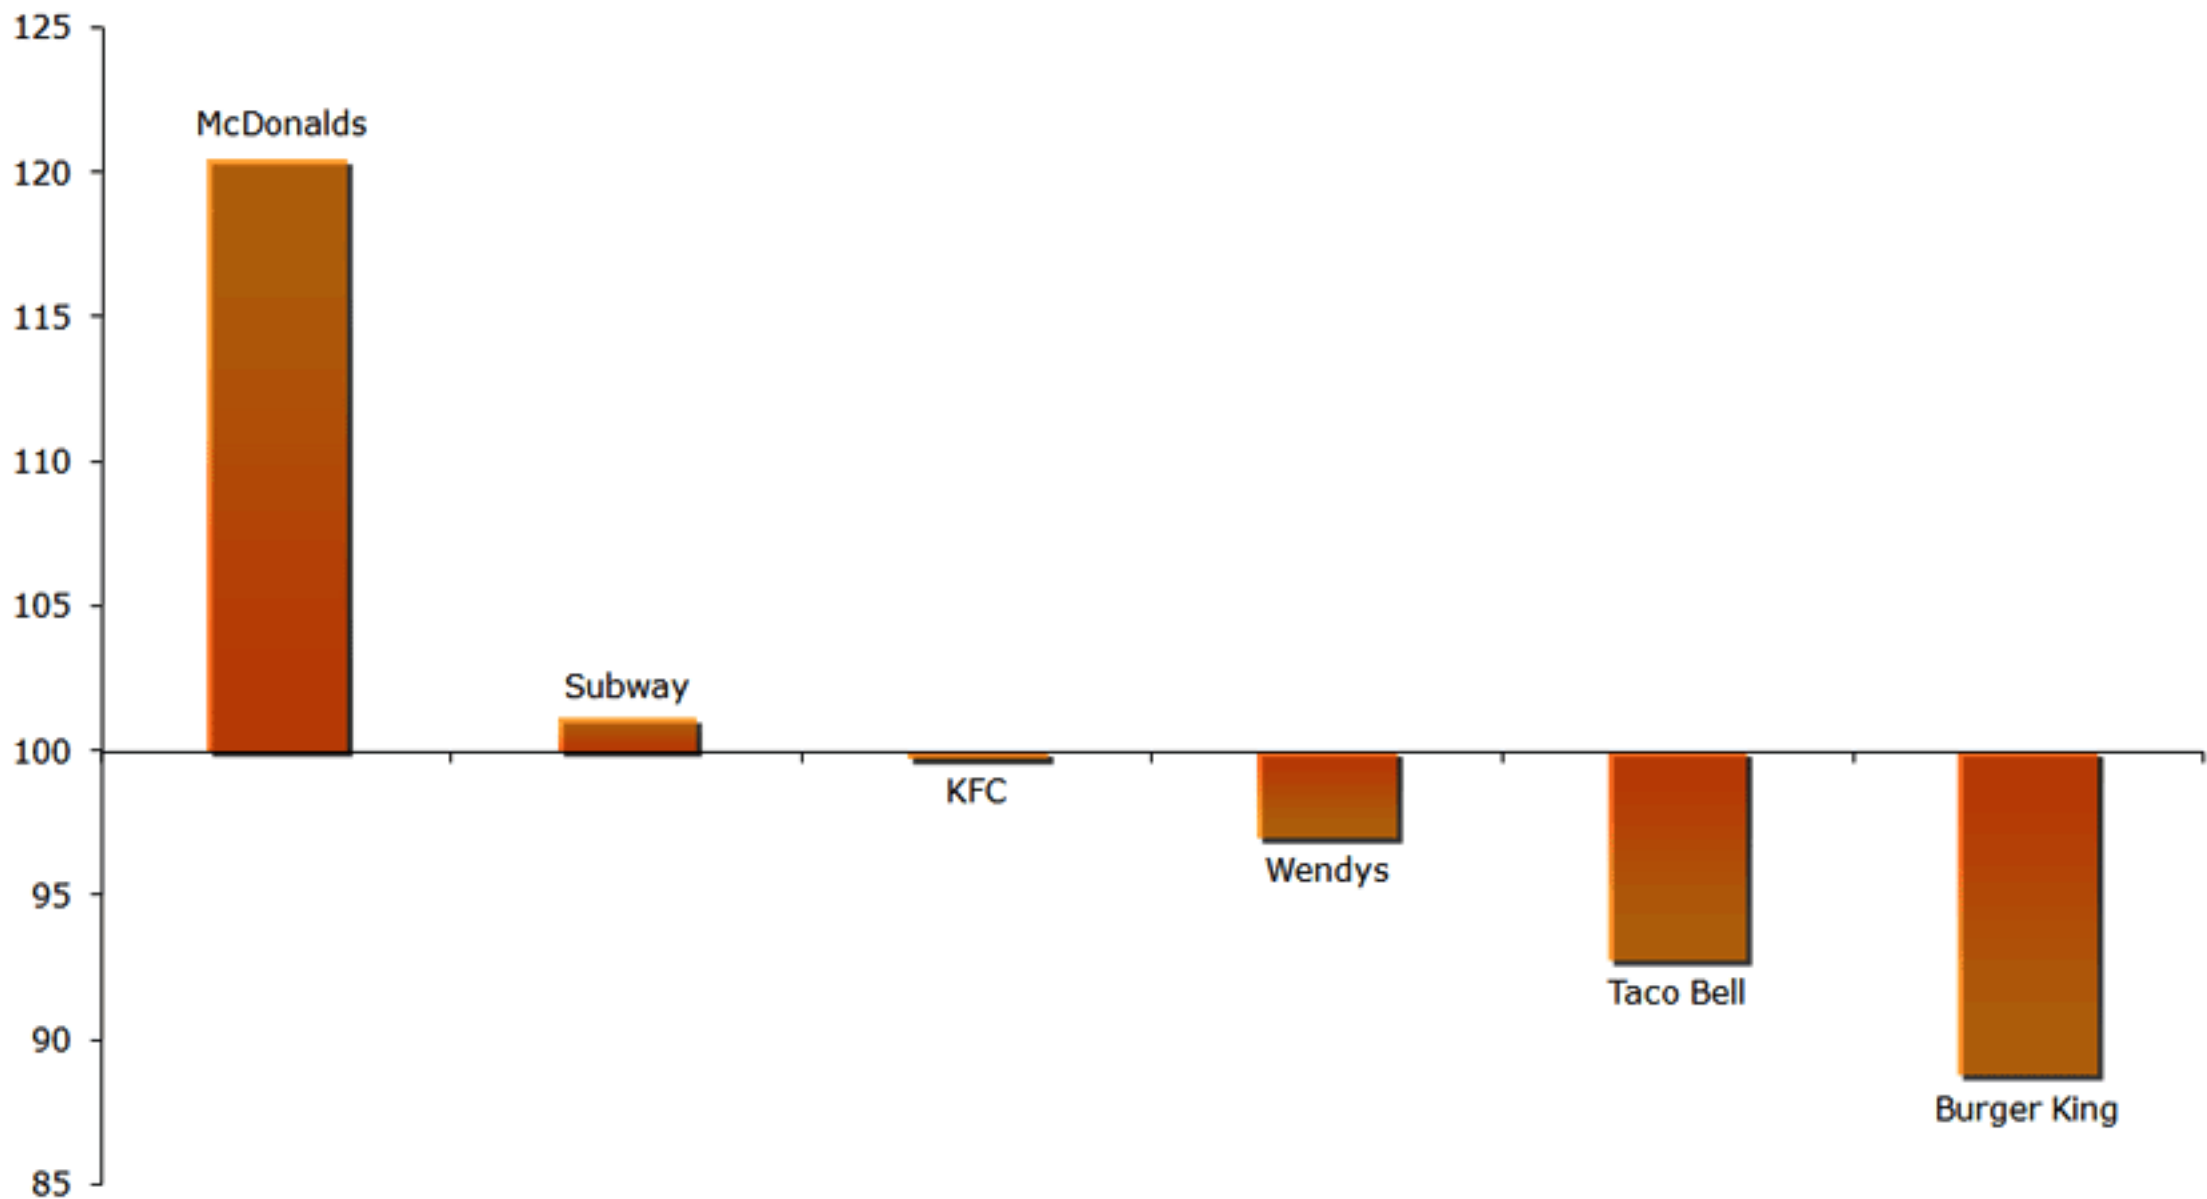

Quick Service Restaurants Cross Platform Index Oct. 07 - Persons 18-34

Quick Service Restaurants Cross Platform Index Oct. 07 - Females 18-34

Quick Service Restaurants Cross Platform Index Oct. 07 - Males 18-34

Quick Service Restaurants Frequency Index Oct. 07 - Persons 18-34

Quick Service Restaurants Frequency Index Oct. 07 - Females 18-34

Quick Service Restaurants Frequency Index Oct. 07 - Males 18-34

Quick Service Restaurants Reach Index Oct. 07 - Persons 18-34

Quick Service Restaurants Reach Index Oct. 07 - Females 18-34

Quick Service Restaurants Reach Index Oct. 07 - Males 18-34