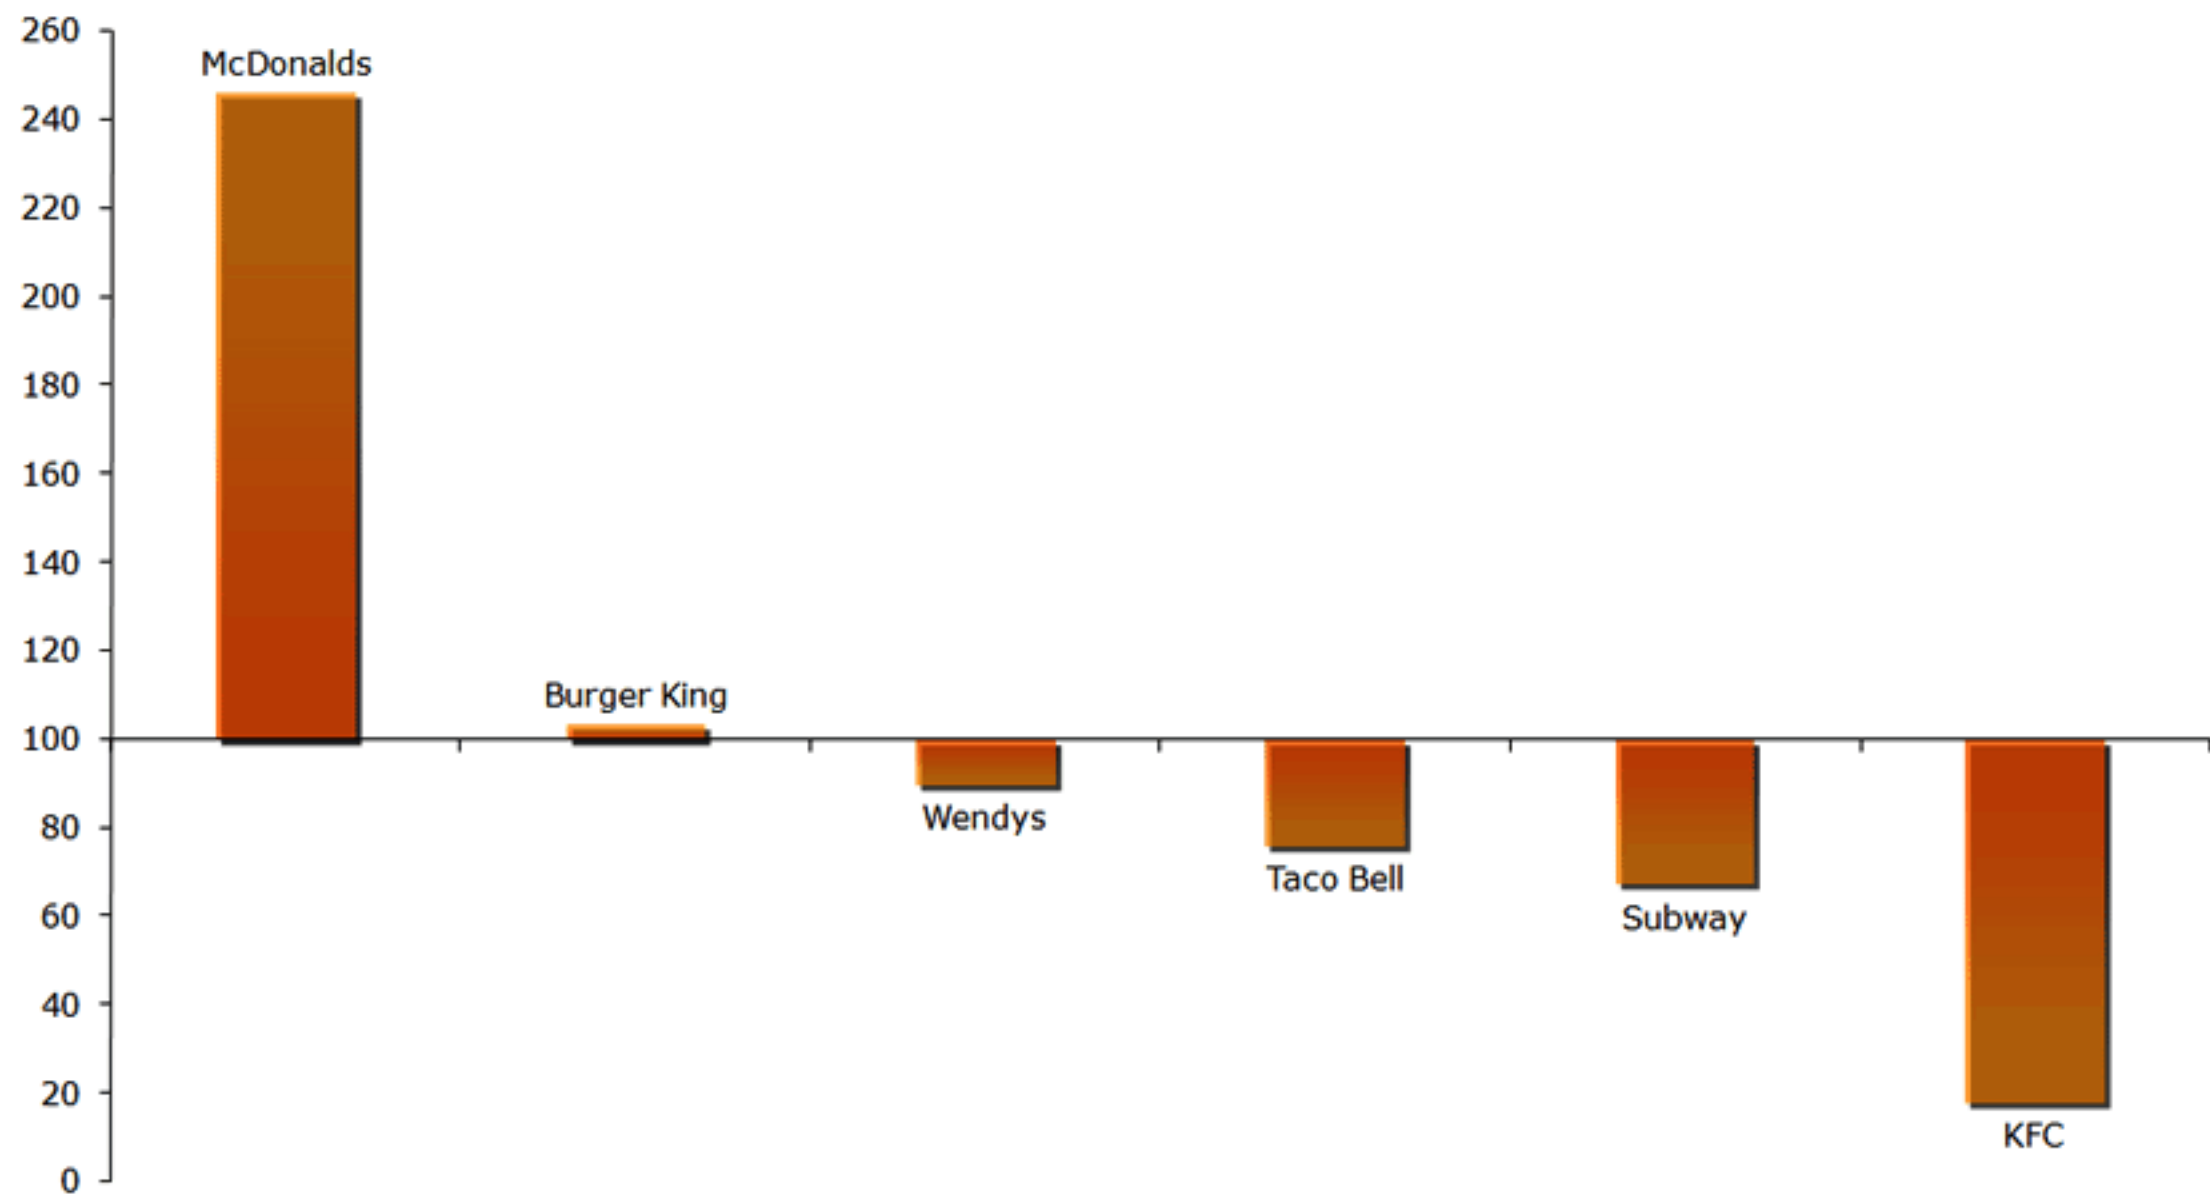

Quick Service Restaurants Cross Platform Index Oct. 07 - Persons 18-34

Quick Service Restaurants Cross Platform Index Oct. 07 - Females 18-34

Quick Service Restaurants Cross Platform Index Oct. 07 - Males 18-34

Quick Service Restaurants Frequency Index Oct. 07 - Persons 18-34

Quick Service Restaurants Frequency Index Oct. 07 - Females 18-34

Quick Service Restaurants Frequency Index Oct. 07 - Males 18-34

Quick Service Restaurants Reach Index Oct. 07 - Persons 18-34

Quick Service Restaurants Reach Index Oct. 07 - Females 18-34

Quick Service Restaurants Reach Index Oct. 07 - Males 18-34