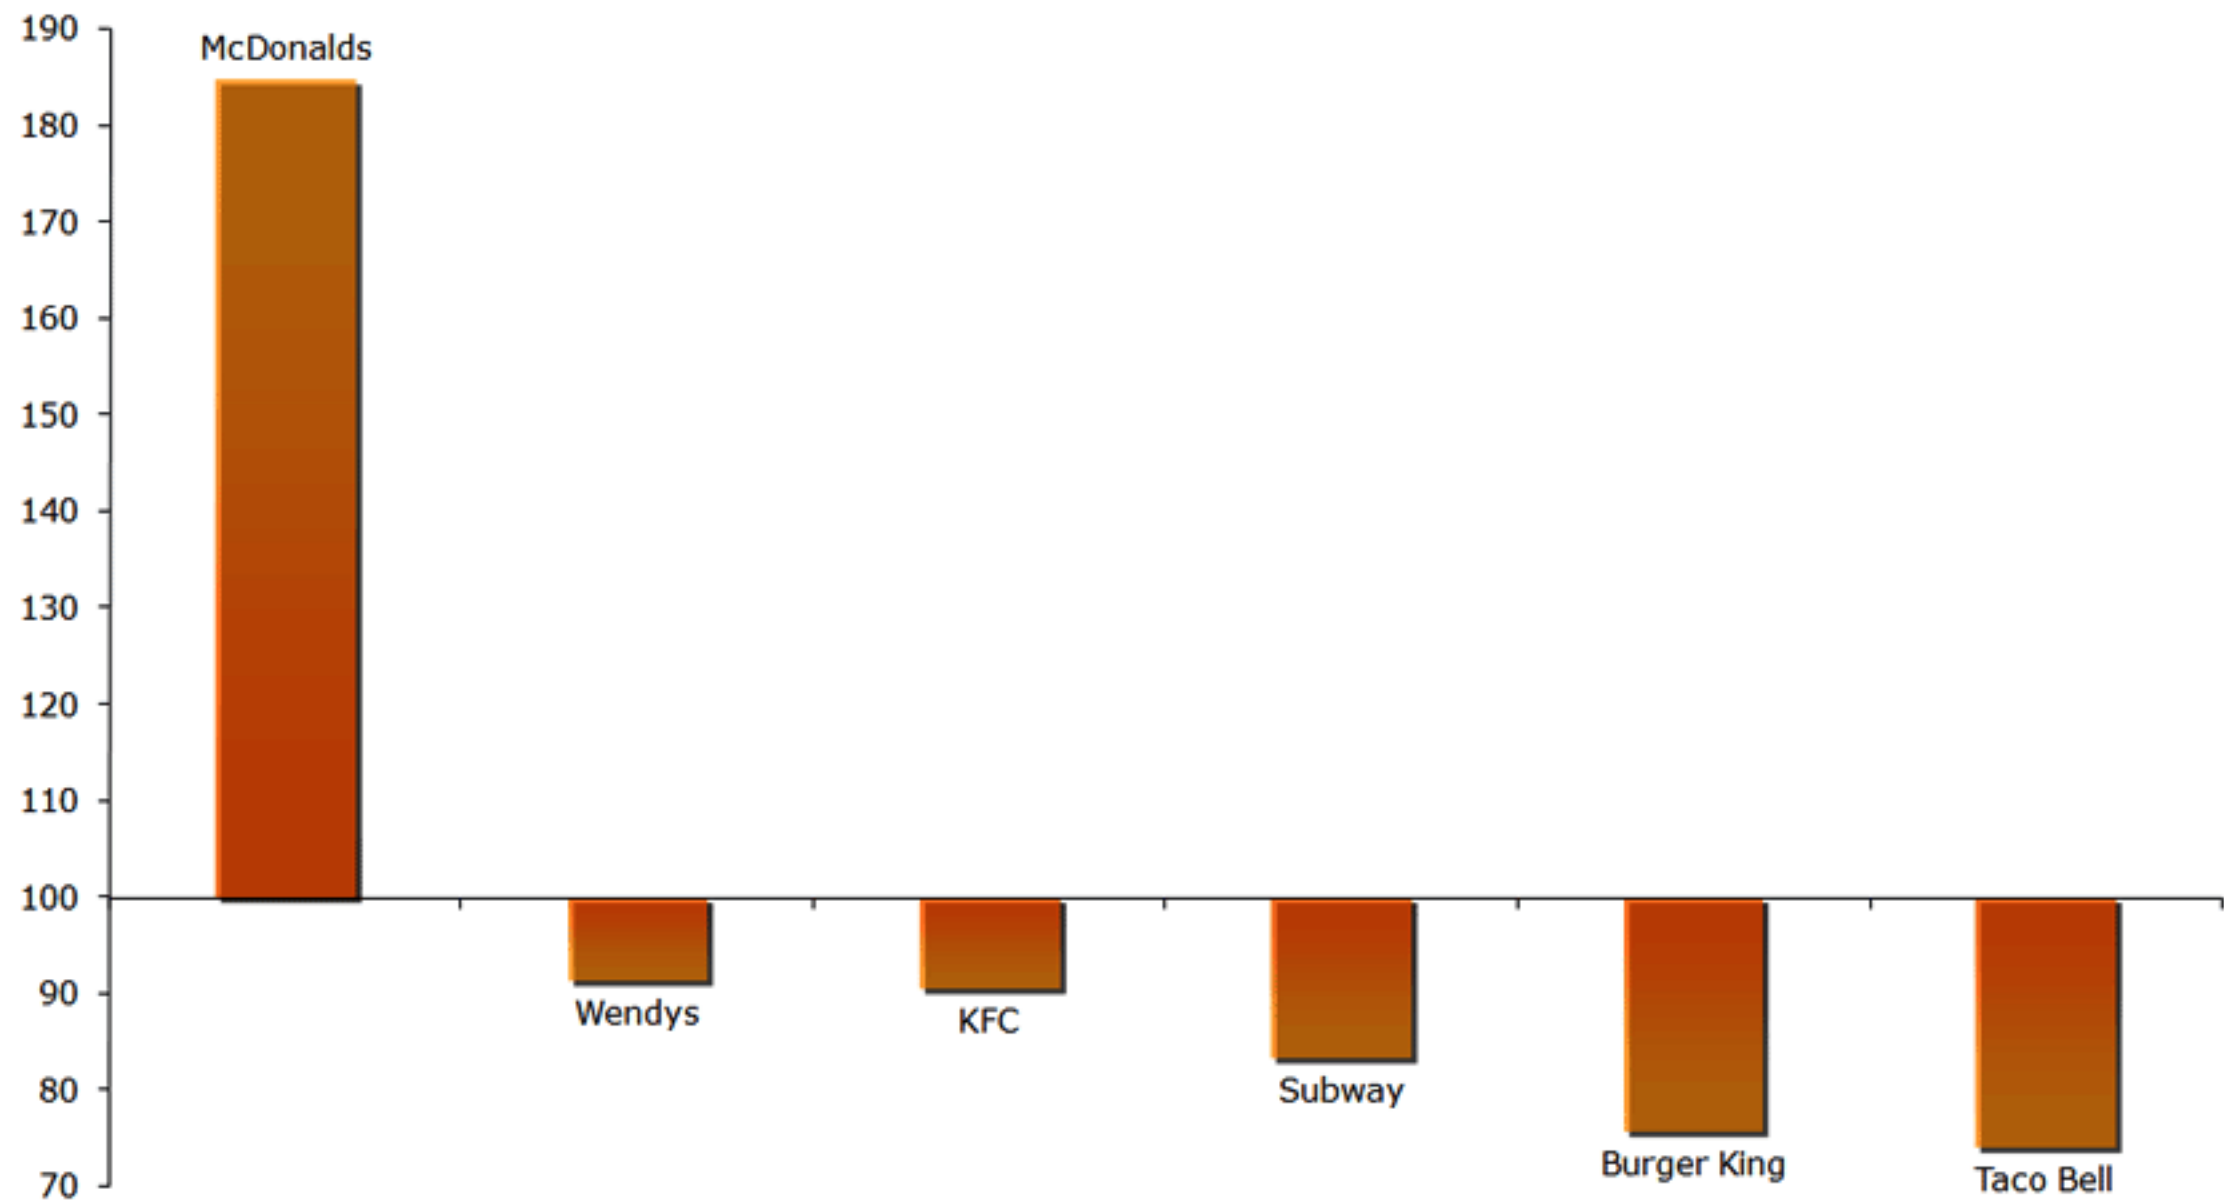

Quick Service Restaurants Cross Platform Index Oct. 07 - Persons 18-34

Quick Service Restaurants Cross Platform Index Oct. 07 - Females 18-34

Quick Service Restaurants Cross Platform Index Oct. 07 - Males 18-34

Quick Service Restaurants Frequency Index Oct. 07 - Persons 18-34

Quick Service Restaurants Frequency Index Oct. 07 - Females 18-34

Quick Service Restaurants Frequency Index Oct. 07 - Males 18-34

Quick Service Restaurants Reach Index Oct. 07 - Persons 18-34

Quick Service Restaurants Reach Index Oct. 07 - Females 18-34

Quick Service Restaurants Reach Index Oct. 07 - Males 18-34