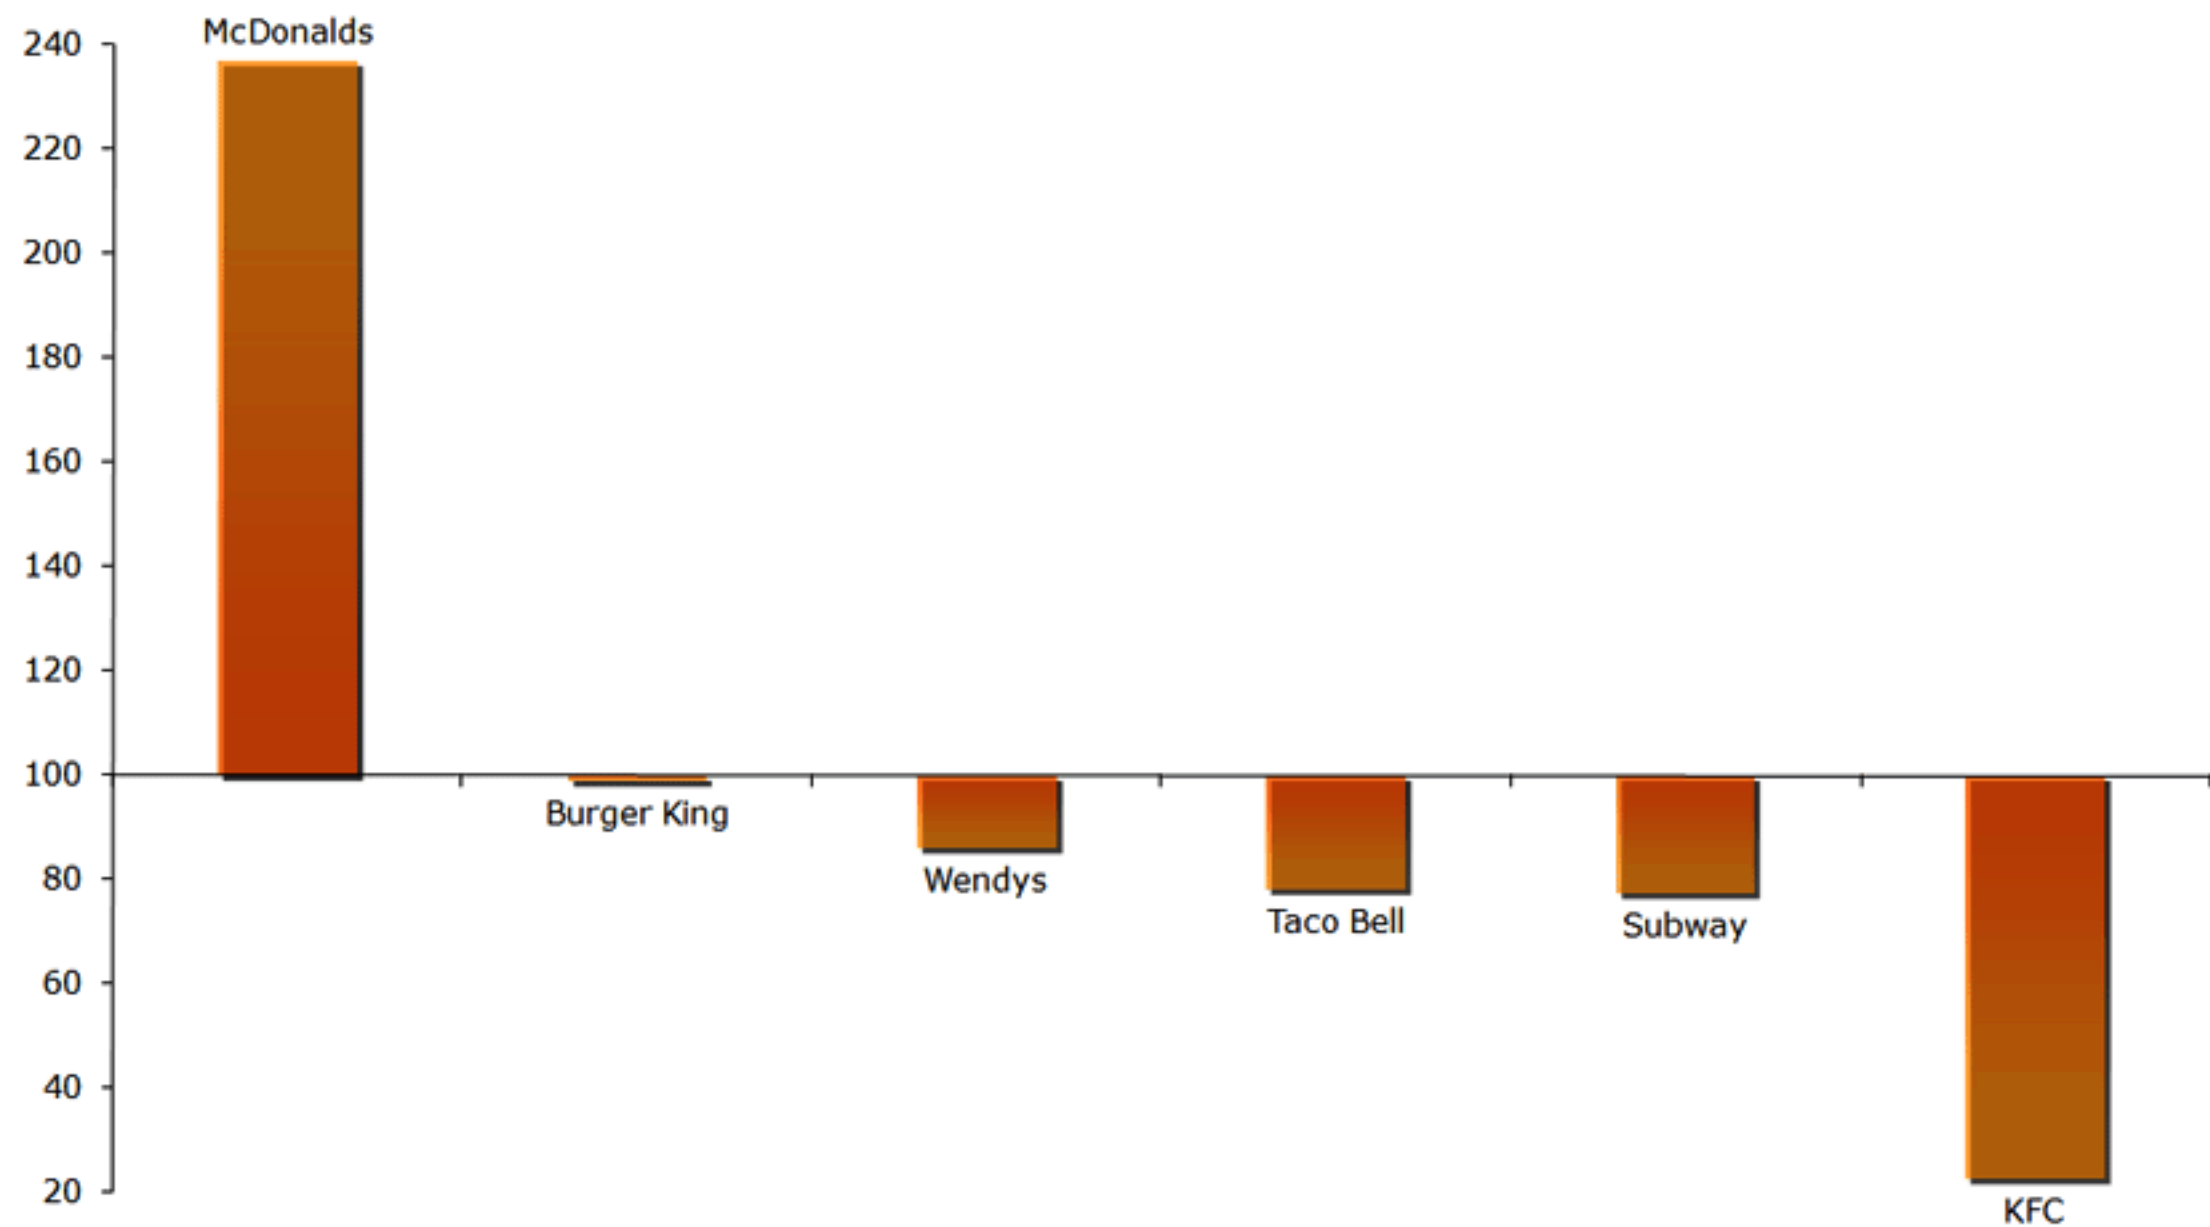

Quick Service Restaurants Cross Platform Index Oct. 07 - Persons 18-34

Quick Service Restaurants Cross Platform Index Oct. 07 - Females 18-34

Quick Service Restaurants Cross Platform Index Oct. 07 - Males 18-34

Quick Service Restaurants Frequency Index Oct. 07 - Persons 18-34

Quick Service Restaurants Frequency Index Oct. 07 - Females 18-34

Quick Service Restaurants Frequency Index Oct. 07 - Males 18-34

Quick Service Restaurants Reach Index Oct. 07 - Persons 18-34

Quick Service Restaurants Reach Index Oct. 07 - Females 18-34

Quick Service Restaurants Reach Index Oct. 07 - Males 18-34