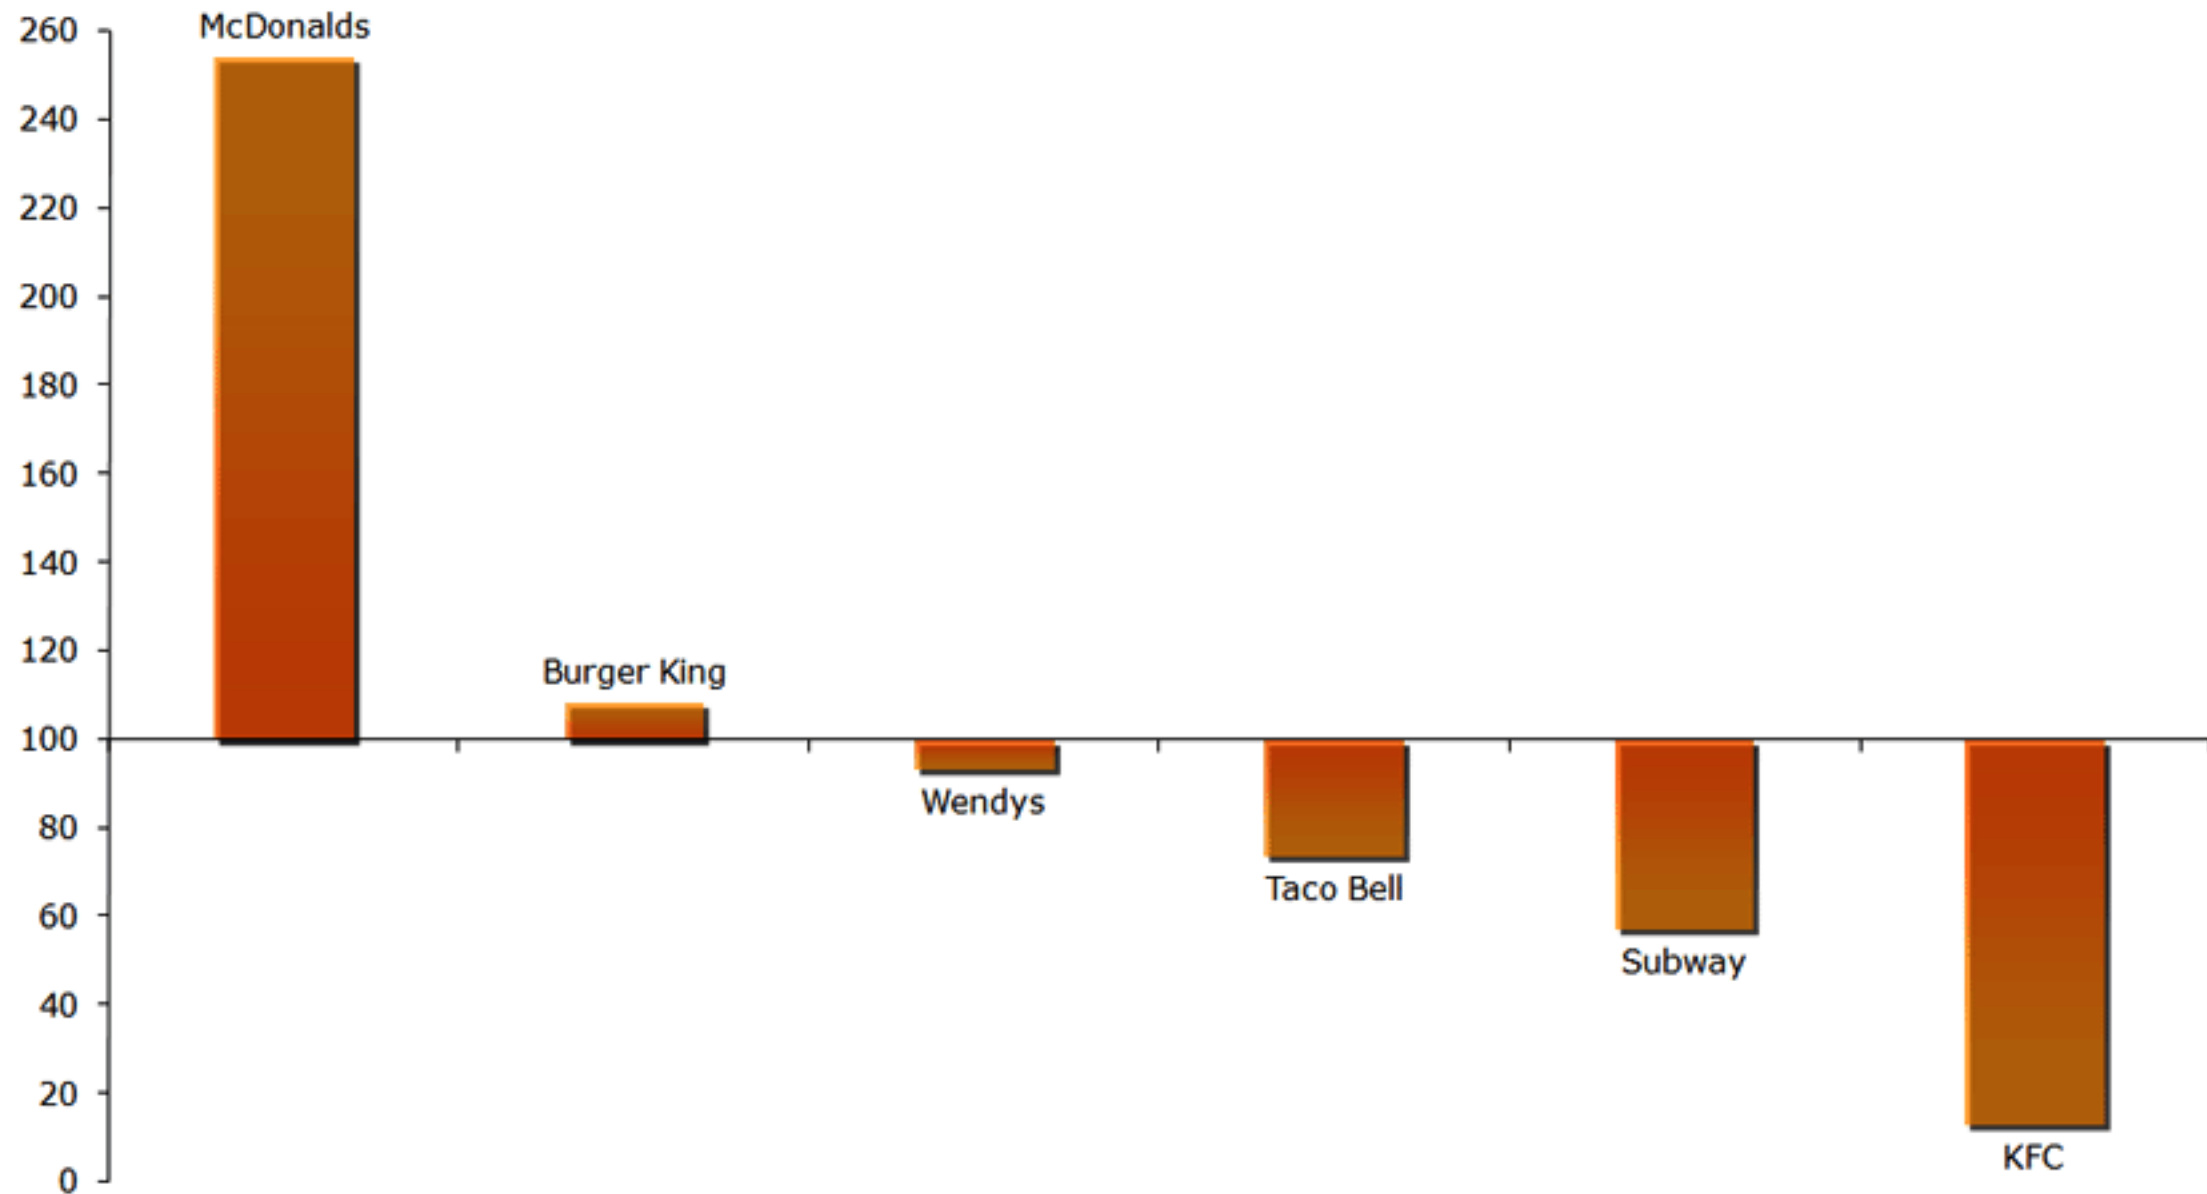

Quick Service Restaurants Cross Platform Index Oct. 07 - Persons 18-34

Quick Service Restaurants Cross Platform Index Oct. 07 - Females 18-34

Quick Service Restaurants Cross Platform Index Oct. 07 - Males 18-34

Quick Service Restaurants Frequency Index Oct. 07 - Persons 18-34

Quick Service Restaurants Frequency Index Oct. 07 - Females 18-34

Quick Service Restaurants Frequency Index Oct. 07 - Males 18-34

Quick Service Restaurants Reach Index Oct. 07 - Persons 18-34

Quick Service Restaurants Reach Index Oct. 07 - Females 18-34

Quick Service Restaurants Reach Index Oct. 07 - Males 18-34