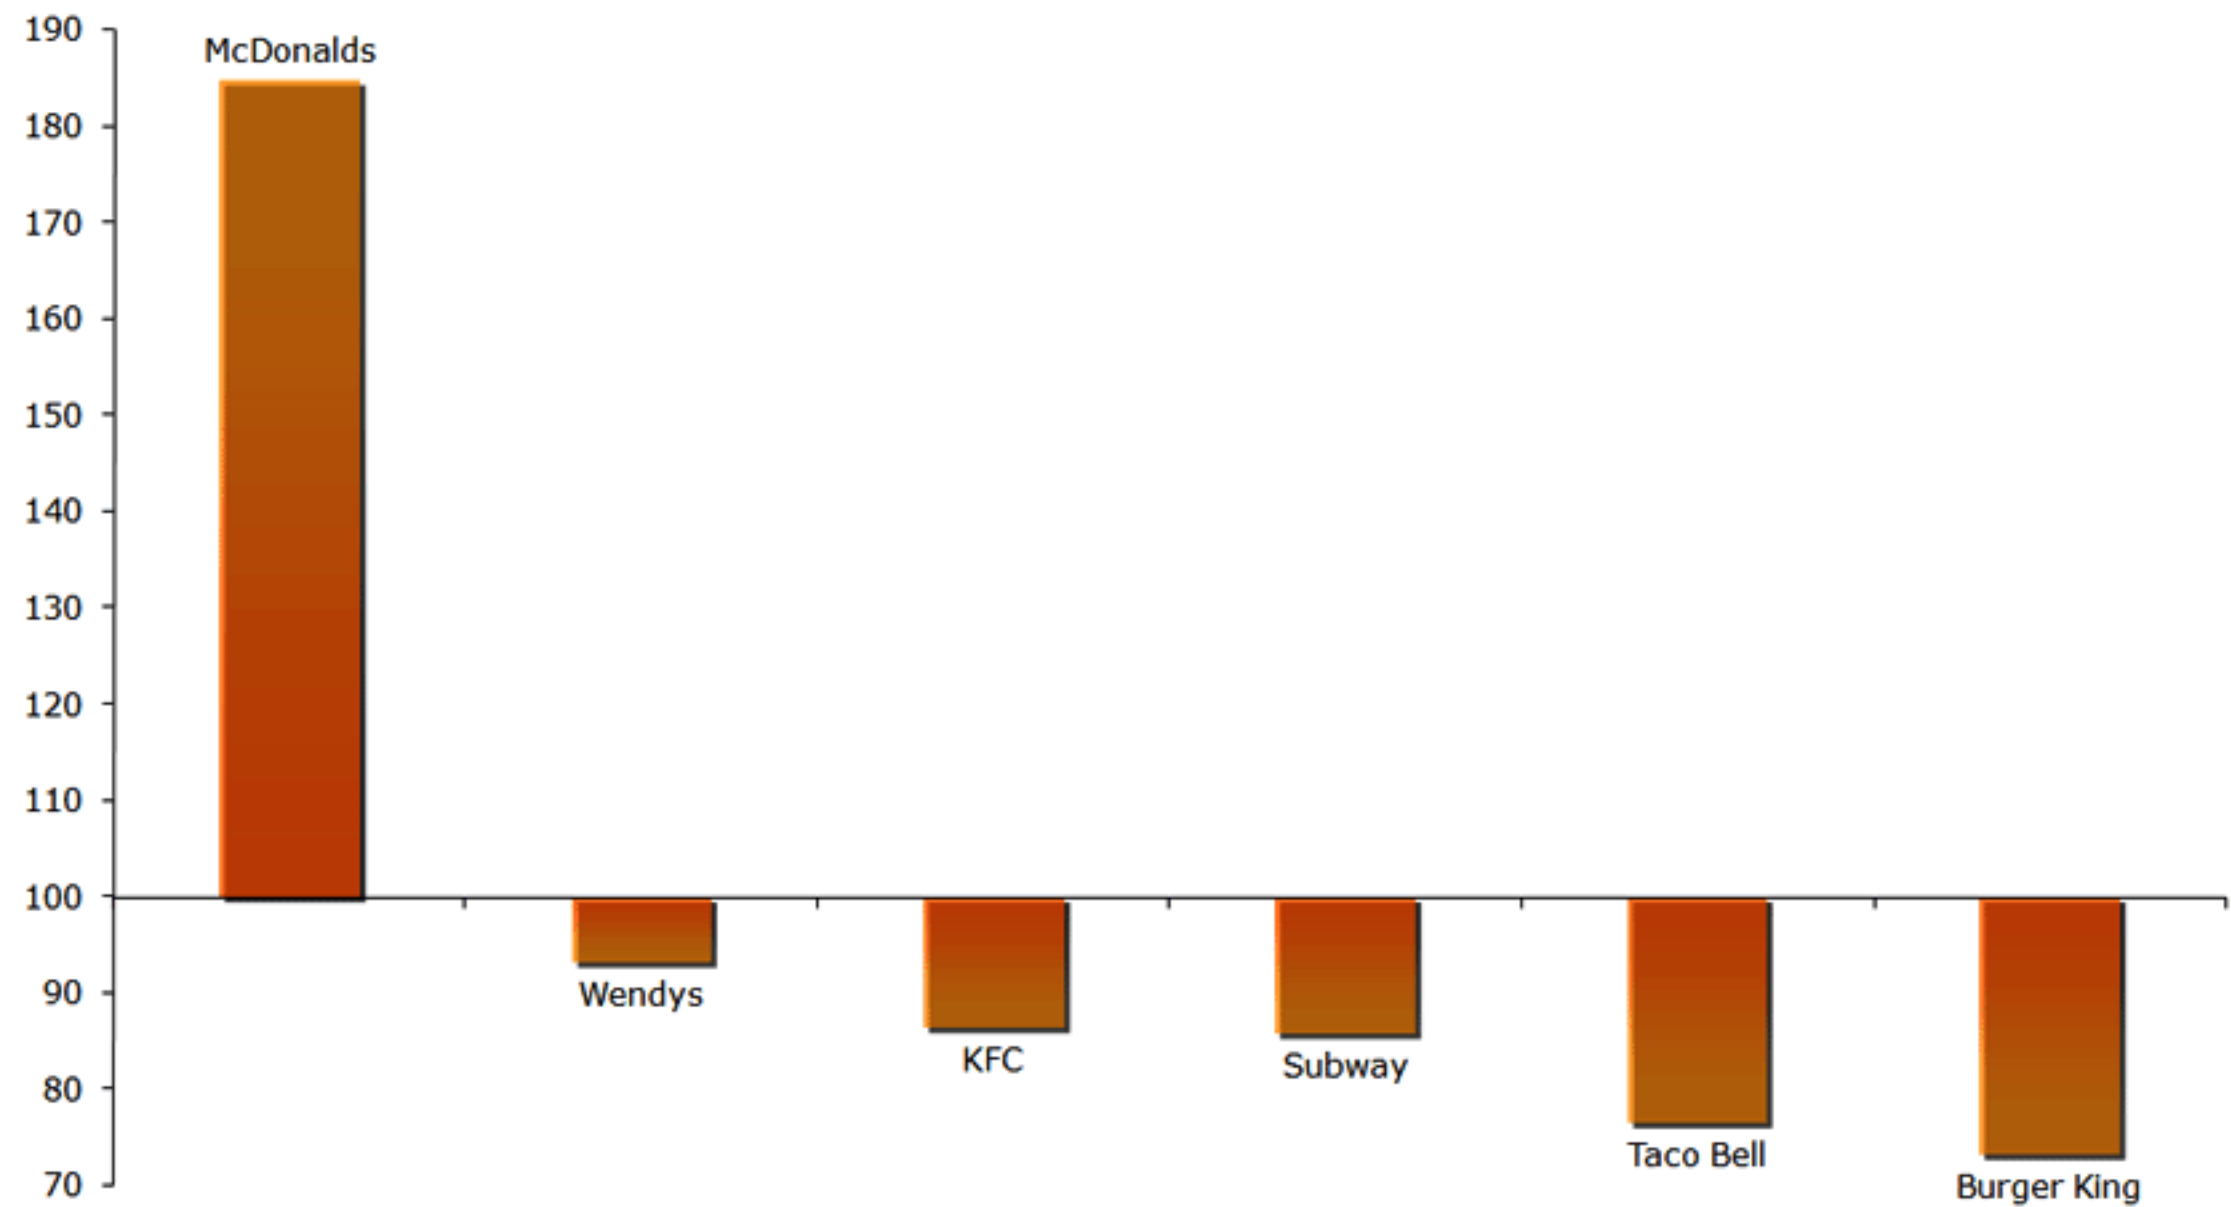

Quick Service Restaurants Cross Platform Index Oct. 07 - Persons 18-34

Quick Service Restaurants Cross Platform Index Oct. 07 - Females 18-34

Quick Service Restaurants Cross Platform Index Oct. 07 - Males 18-34

Quick Service Restaurants Frequency Index Oct. 07 - Persons 18-34

Quick Service Restaurants Frequency Index Oct. 07 - Females 18-34

Quick Service Restaurants Frequency Index Oct. 07 - Males 18-34

Quick Service Restaurants Reach Index Oct. 07 - Persons 18-34

Quick Service Restaurants Reach Index Oct. 07 - Females 18-34

Quick Service Restaurants Reach Index Oct. 07 - Males 18-34