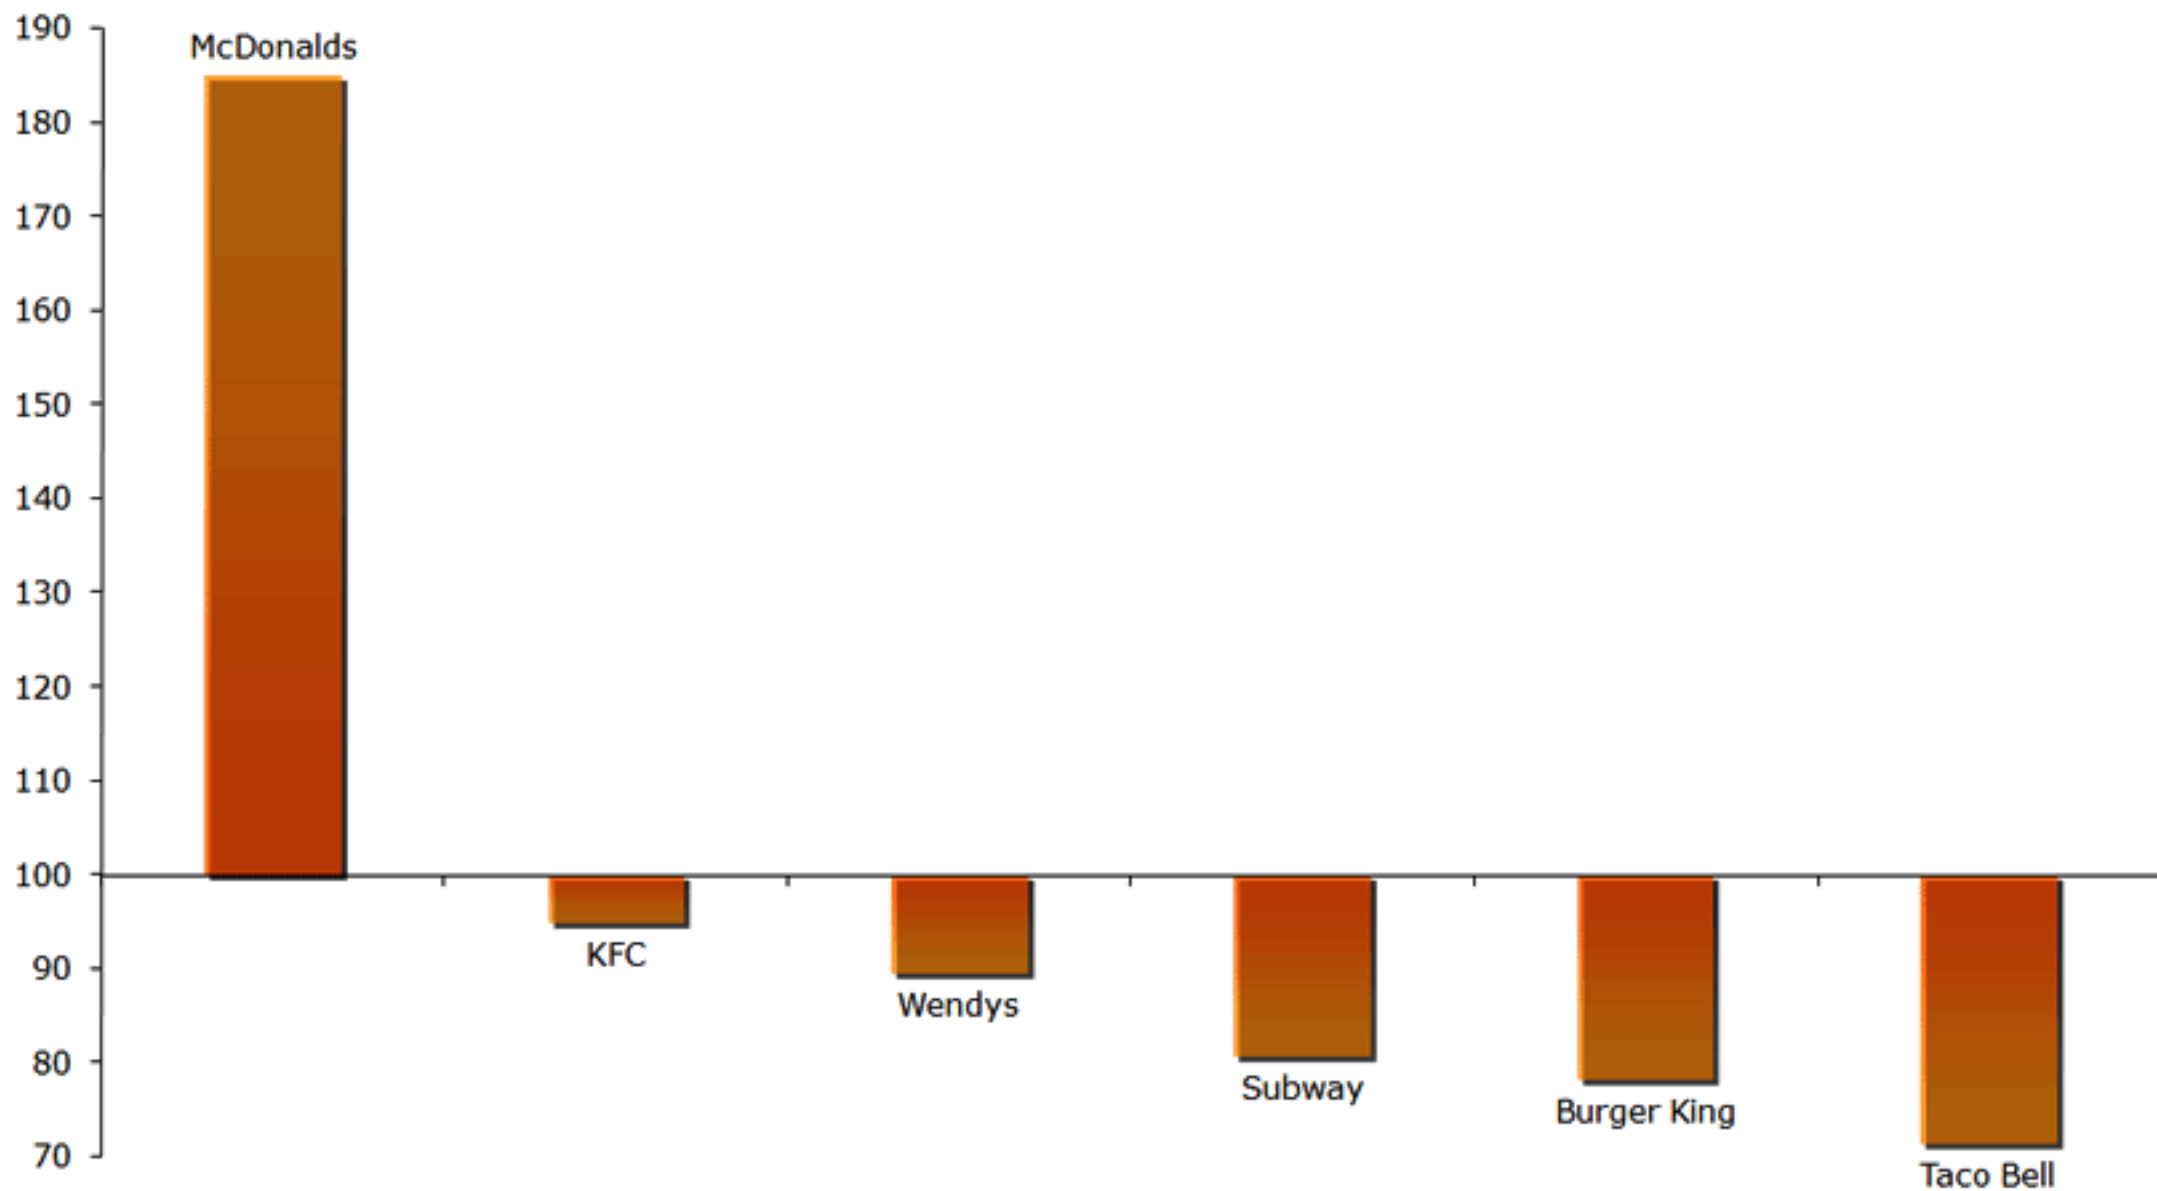

Quick Service Restaurants Cross Platform Index Oct. 07 - Persons 18-34

Quick Service Restaurants Cross Platform Index Oct. 07 - Females 18-34

Quick Service Restaurants Cross Platform Index Oct. 07 - Males 18-34

Quick Service Restaurants Frequency Index Oct. 07 - Persons 18-34

Quick Service Restaurants Frequency Index Oct. 07 - Females 18-34

Quick Service Restaurants Frequency Index Oct. 07 - Males 18-34

Quick Service Restaurants Reach Index Oct. 07 - Persons 18-34

Quick Service Restaurants Reach Index Oct. 07 - Females 18-34

Quick Service Restaurants Reach Index Oct. 07 - Males 18-34